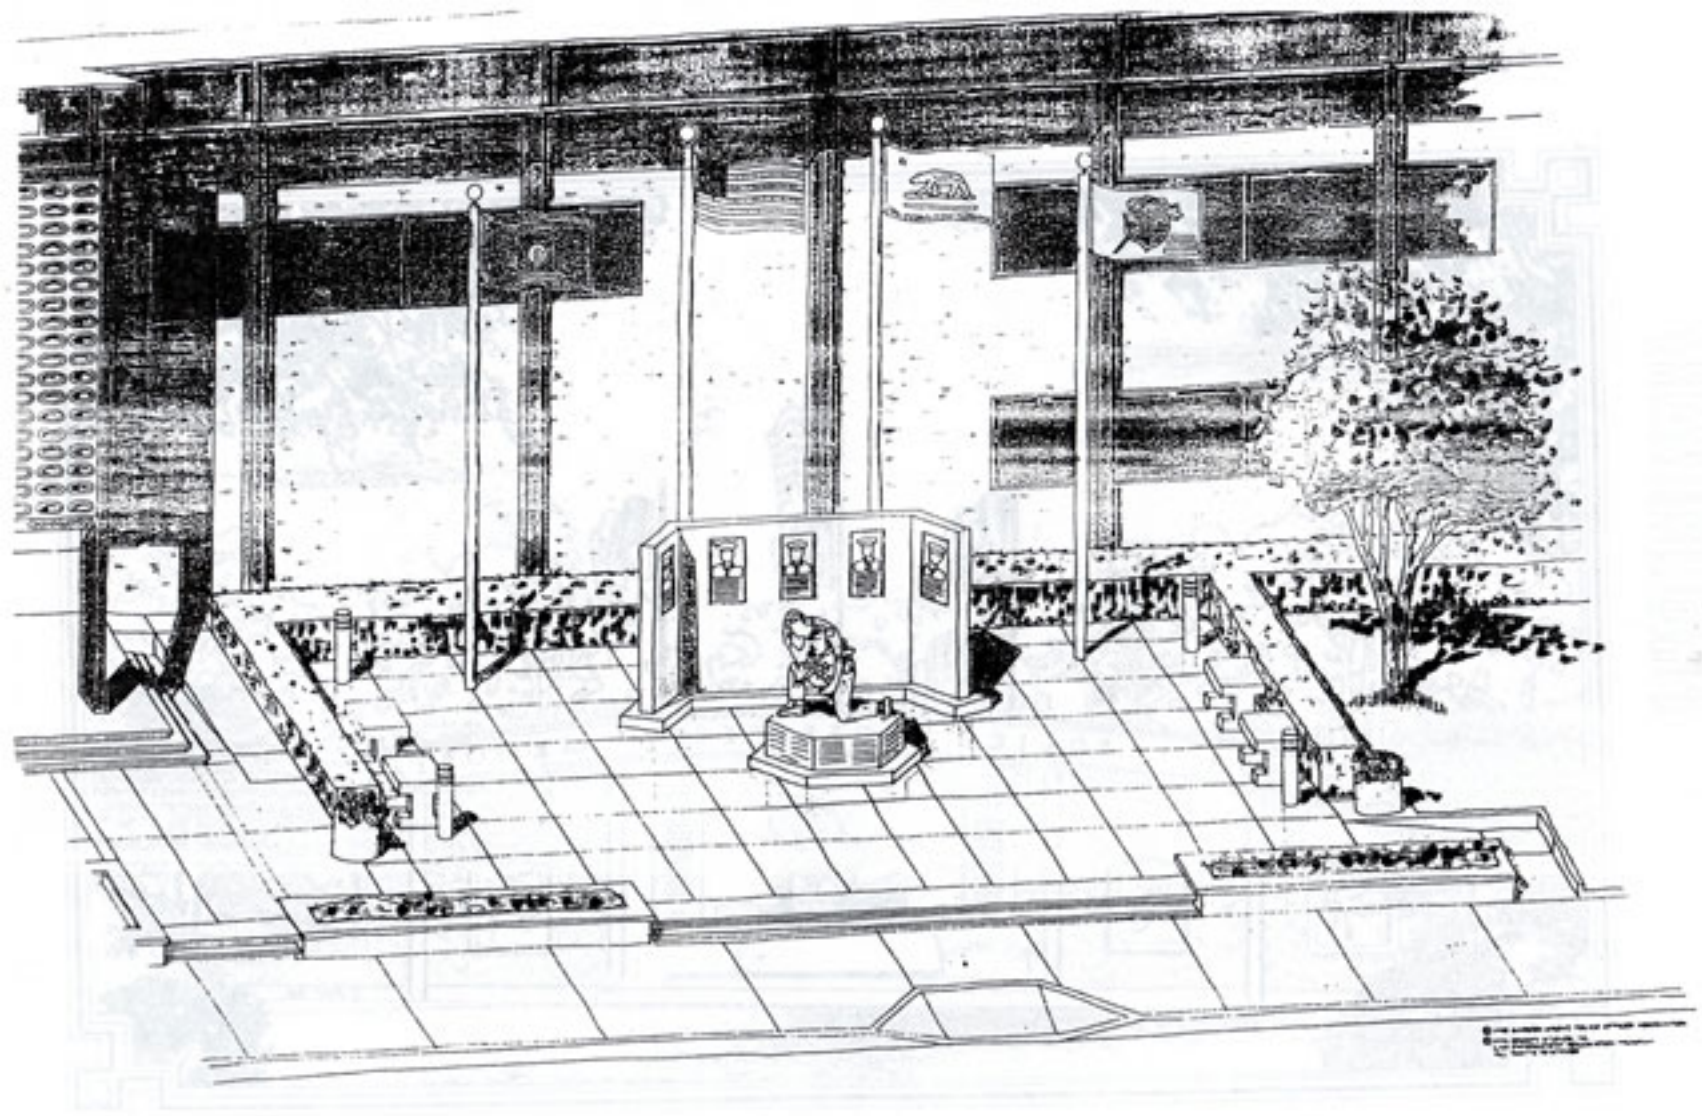

THE READING POLICE MEMORIAL

SP-15-P
2-24

**GARDEN GROVE POLICE DEPARTMENT
POLICE OFFICER MEMORIAL**

© Blood Studios, Inc.

© BREDIN STUDIOS, INC

© 2000 BREDIN STUDIOS, INC

© Broom Studios 2