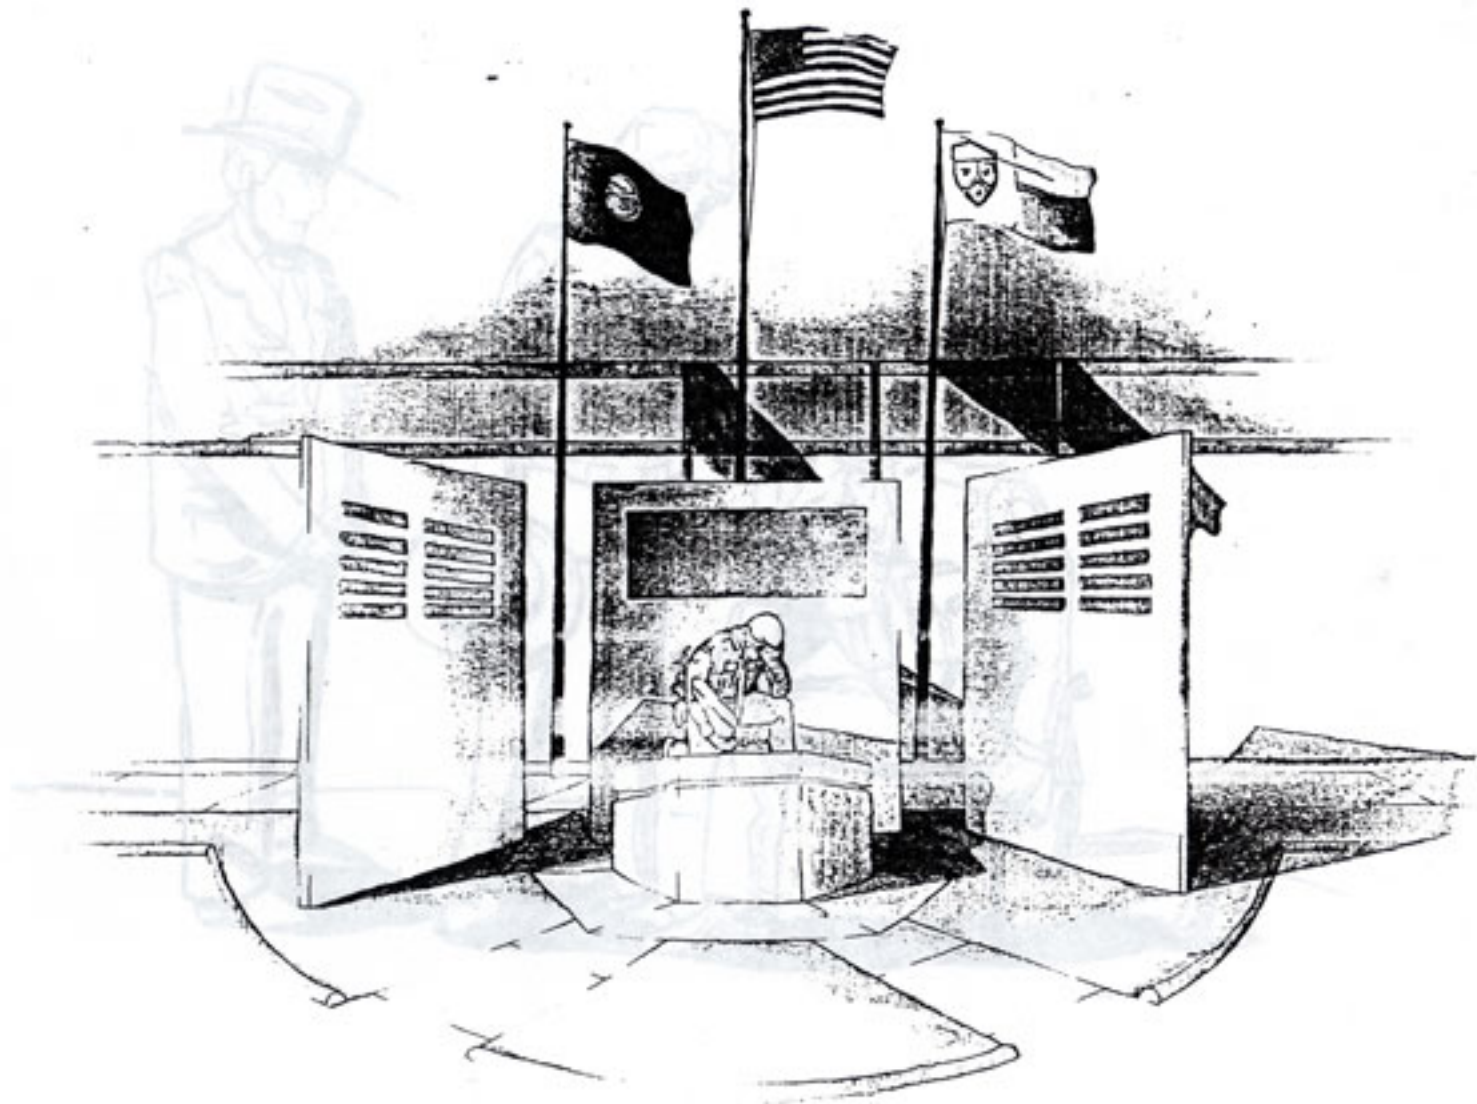

Consider one of these modifications to
the original "PROTECTOR" design:

© BROWN STUDIOS, INC.

© Bredin Studios, INC.

MITCHELL

MITCHELL

©BRODIN STUDIOS INC

MITCHELL

© Belden & Sons, Inc.

THE READING POLICE MEMORIAL

SP-15-P
2-24

**GARDEN GROVE POLICE DEPARTMENT
POLICE OFFICER MEMORIAL**

© Blood Studios, Inc.

© BREDIN STUDIOS, INC

© 2000 BREDIN STUDIOS, INC

© Broom Studios 2